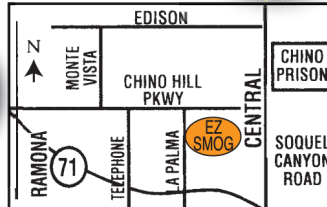

**BRING YOUR DMV
RENEWAL NOTICE**

TEST ONLY CENTER! TEST ONLY CENTER! TEST ONLY CENTER! TEST ONLY CENTER! TEST ONLY CENTER! TEST ONLY CENTER!

TEST ONLY CENTER! TEST ONLY CENTER! TEST ONLY CENTER! TEST ONLY CENTER! TEST ONLY CENTER! TEST ONLY CENTER!

TEST ONLY CENTER! TEST ONLY CENTER! TEST ONLY CENTER! TEST ONLY CENTER! TEST ONLY CENTER! TEST ONLY CENTER!