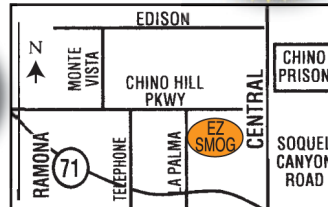

SMOG CHECK

Smog Check & Sticker!
You Can't Get It Much Quicker!

**BRING DMV
RENEWAL NOTICE**

WE SELL PROPANE

**AUTOMOBILE REGISTRATION
SERVICE AVAILABLE**

MON-FRI: 8AM-5PM • SAT: 8AM-3PM

14935 LA PALMA DR. • CHINO

E-Z SMOG (909) 597-8984

SMOG CHECK
TEST ONLY
**ANY CAR, MINI VAN,
SUV OR PICK-UP**

$40
Only

CASH PRICE

$2 fee for credit cards. Must present this coupon when work order is written. With this coupon. Expires 8/19/18 CCE

For More Savings
go to
www.ezsmogchino.com

**WE TEST
ALL DIESEL
VEHICLES**