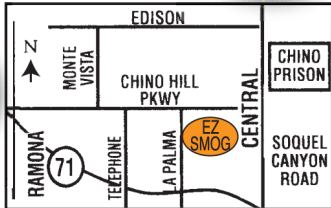

**BRING YOUR DMV
RENEWAL NOTICE**

TEST ONLY CENTER! TEST ONLY CENTER! TEST ONLY CENTER! TEST ONLY CENTER! TEST ONLY CENTER! TEST ONLY CENTER!

TEST ONLY CENTER! TEST ONLY CENTER! TEST ONLY CENTER! TEST ONLY CENTER! TEST ONLY CENTER! TEST ONLY CENTER!

TEST ONLY CENTER! TEST ONLY CENTER! TEST ONLY CENTER! TEST ONLY CENTER! TEST ONLY CENTER! TEST ONLY CENTER!