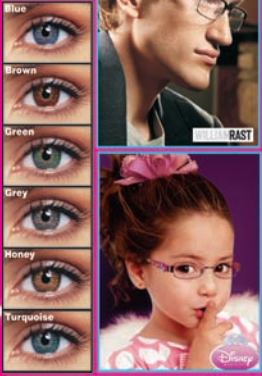

La Puente Optometry Center

DR. ANDREW G. GHONG, M.B.A., O.D.
& Associates
1641 N. Hacienda Blvd.
La Puente/West Covina
626-918-2020

Hours: Mon. & Thurs. 9am - 7pm
Tue., Wed. & Fri. 9am - 6pm
Saturday 9am - 5pm
DrChong.com

5 doors down from the 99C store.
** Most Cases

• DIOR • VERSACE • CALVIN KLEIN • TIFFANY & CO. • GUESS • PRADA
• JUICY COUTURE • DOLCE & GABBANA • BVLGARI • BCBG

One Hour* Glasses & Contacts

without the "One Hour Price"

Thousands of Fashion Frames!

GLASSES
FRAME AND LENSES
$59*
Single Vision, Clear Plastic Lenses • or • 400 D
Frames from Suburban Frame Collection Only. (Retail $20 More)

SAVE $25*
DESIGNER & FASHION
FRAMES
Priced from $55-$199

No-Line Bifocals
$99
*Progressive Lenses
Solo XL (CR39+4D)
with purchase of frames
(Priced from $55-$199)

$50 OFF
Any Flexon Frame
From $159-$199
FLEXON

EYE CARE PACKAGE
ONLY $179*
* Comprehensive eye exam & contact lens fitting
* 1 pair of glasses single vision RC39 plastic, • or • 40. D. Frames from a special collection.
* 1 pair of contact lens Preference daily wear.
* Solution starter kit.

12 PAIRS
FRESHLOOK® COLOR
CONTACT LENSES
$269
Includes Exam
See coupon for details

Price Guarantee
Bring in any local competitors current ad and we'll match the price on exact products.
Guaranteed!!

MULTIFOCAL
CONTACT LENSES
NOW AVAILABLE!

Chino Optometry Center

DR. JOHN T. JU, O.D.
& Associates
11640 Central Ave
Chino
909-628-5581

Hours: Mon. & Wed. 8:30am - 7pm
Tues. 8:30am - 7pm • Thurs. & Fri. 8:30am - 6pm
Saturday 9am - 5pm
ChinoOptometryCenter.com

GENERAL PRACTICE

- Eye Examinations • Accurate Prescriptions • Computerized Equipment

Emphasizing Soft Contacts For: